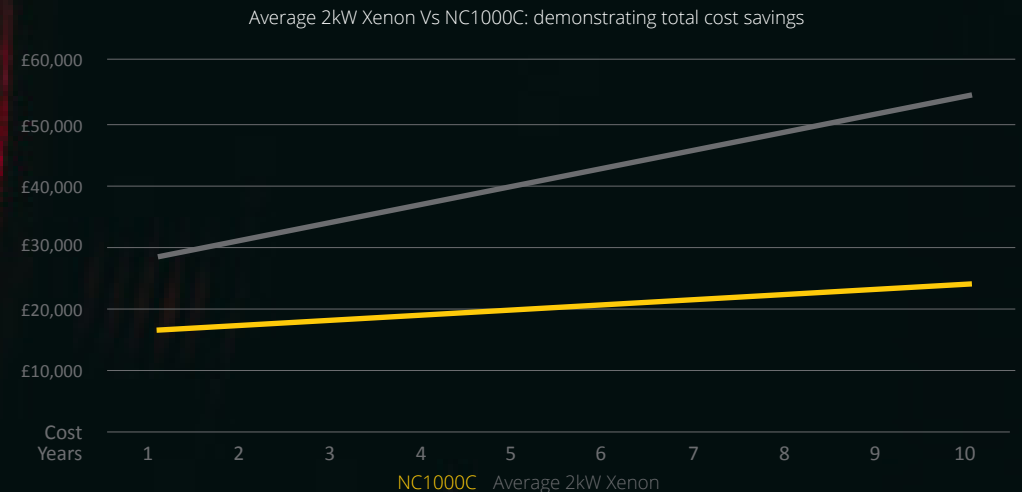

Key Benefits

This offer is valid until 30th June 2023, whilst stocks last.

Highly flexible – with no exhaust system required, the NC1000C is suitable for floor and ceiling installation and versatile content playback for a range of venues.

All-in-one – The Integrated Media Server offers highest flexibility for content management and NAS-connectivity with Real-time Ingest whilst reducing the number of devices required.

Enjoy a Lower TCO – easy lamp replacement, lower lamp cost and simple servicing; enjoy better quality imaging whilst experiencing an overall lower cost of ownership.

Compact, lightweight and quiet – easy installation in small projection booths, easy transportation for mobile cinemas and perfectly suited for boothless cinemas.